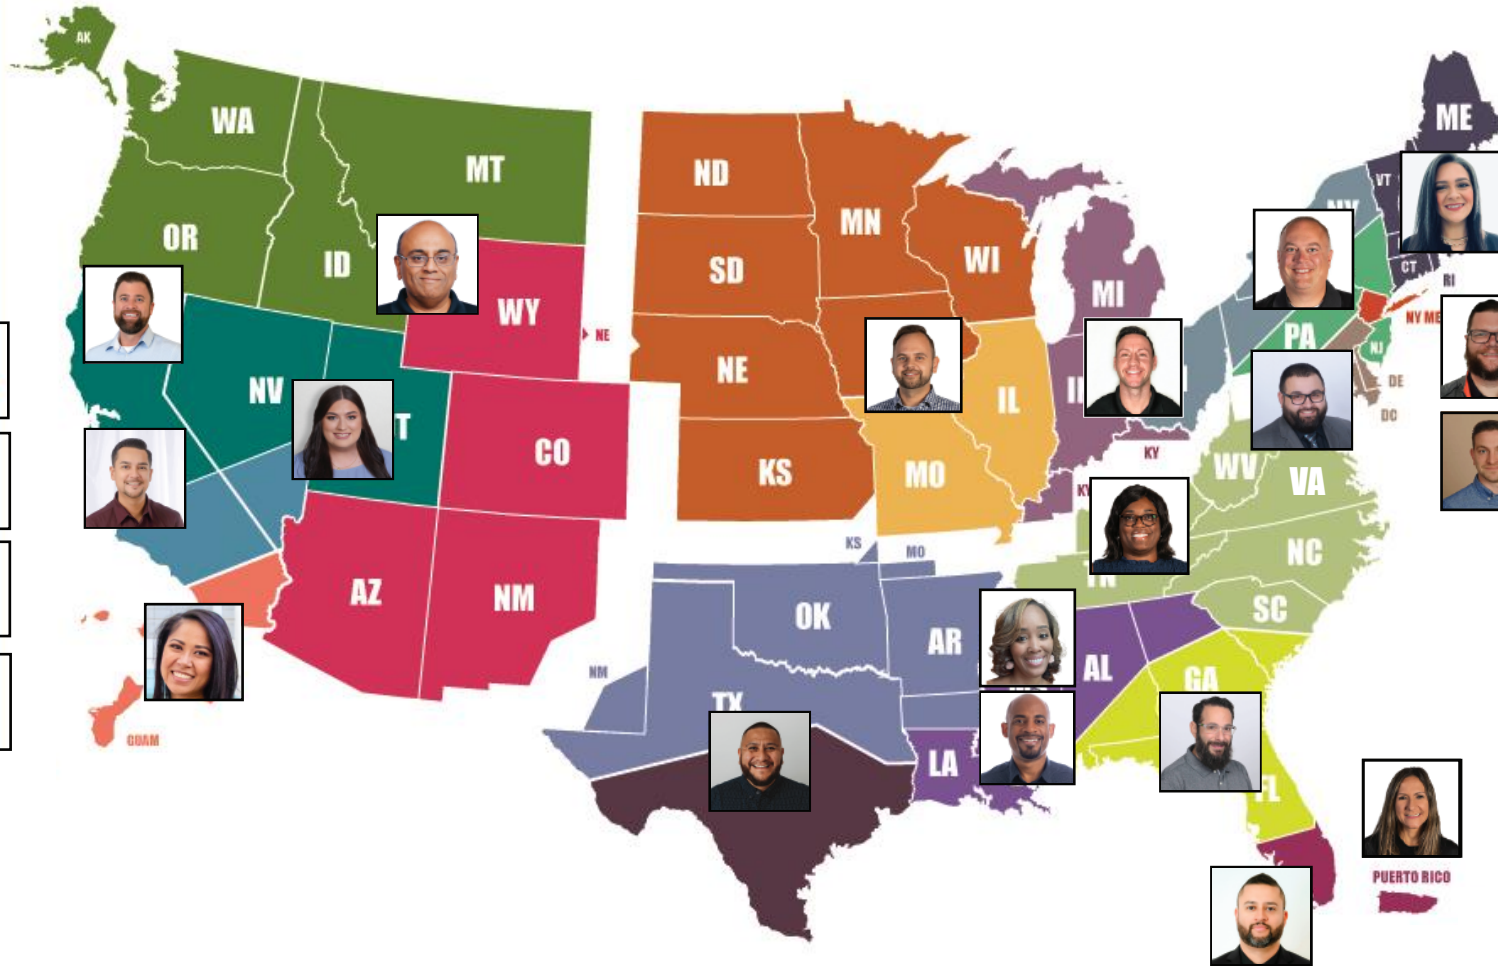

by Allstate.

# THE ALLSTATE FIELD TEAM REGIONAL CONTACT INFORMATION

**Juan Ayala, Regional Manager**  
juayala@squaretrade.com  
626-383-5345  
Supports Pac Central and Pac North

**Shawn Patel, Regional Manager**  
shpatel@squaretrade.com  
303-378-4836  
Supports Pac Mtn Desert and Pac Northwest

**Laura Long, Regional Manager**  
lalong@squaretrade.com  
714-482-7410  
Supports Pac South

**Maddie Shepherd, Regional Manager**  
mashephard@squaretrade.com  
408-600-9358  
Supports stores/training across the West

**Courtney Dorian, Regional Manager**  
codorian@squaretrade.com  
973-960-1698  
Supports NY Metro and New England

**Adam Skwarlo, Regional Manager**  
askwarlo@squaretrade.com  
630-234-0560  
Supports Central and Northern Plains